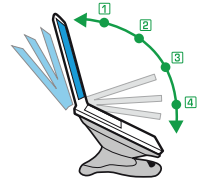

UK Sales & Support Facility

Ergonomic Accessories

Ergofan

Grey Ergo with USB/fan - Display carton Ref 109115

INCREASE AIR FLOW

CoolFan integrated

11 blade blower fan

Avoid HEAT STRESS
Keep your processor at the maximum speed and prevent overheating with improved AIRFLOW

2.0 USB HUB 4 ports

USB HUB 4 ports 2.0
Allows all peripherals and plug-ins to run at their native speed irrespective of other peripherals attached.

Adjustable screen position

Personalise screen height and distance
4 positions for a better ergonomic positioning